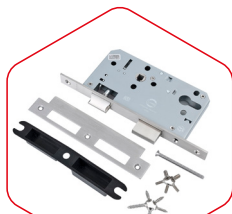

Smoke doors cannot be supplied without a threshold.

Acoustic Rating

Up to 36dB rating.

Door Ironmongery

Grade 13 stainless steel, twin bearing template drilled butt hinges with integral high security dog bolts are fitted as standard with CE marking. 316 Stainless steel hinges upgrade available.

Other hardware available includes:

- Briton 5720 sashlock
- Stainless steel lever handles
- Fire-rated closers
- Flush bolts on the inactive leaf on doubles

Finish

Supplied inclusive of a powder coated finish in a standard colour. Full range of RAL and BS colours available.

Security Rating

Available with PAS 24: 2016 security rating.

| Structural Opening | Single Door | Double Door |
|--------------------|-------------------------------------|--------------------------------------|
| Width | Up to 1200mm | Up to 2300mm |
| Height | Up to 2760mm | Up to 2760mm |
| Max Leaf Area | 2.56 m2 per leaf | 2.68 m2 per leaf |
| Integrity | E120 | E120 |
| Radiations | EW90 (Up to W: 965mm x H:2040mm) | EW30 (Up to W: 1060mm x H:2437mm) |

Striking Hardware Options

Briton 5720 Sashlock

A heavy-duty euro profile cylinder sashlock for lockable doors with lever handles.

Lever Handle

Concealed fix press lever handle available in 19mm diameter.

TS93 Door Closer