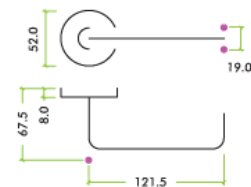

### Zoo Lift to Lock Set

The ZOO lift-to-lock set includes a mortice lock and a specially designed handle, ideal for toilet doors. To lock the door from the inside, simply lift the lever. To unlock and exit, depress the inside lever. This design makes it a perfect solution for accessible toilets.

#### Features

- Stainless steel finish
- Complies to design requirements of BS8300
- Unsprung rose
- Heso spindle
- Suitable for 35-54mm doors
- Bolt through fixings included
- Tested to 200,000 cycles