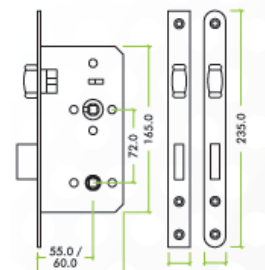

Features

- Stainless steel finish
- Complies to design requirements of BS8300
- Unsprung rose
- Heso spindle
- Suitable for 35-54mm doors
- Bolt through fixings included
- Tested to 200,000 cycles